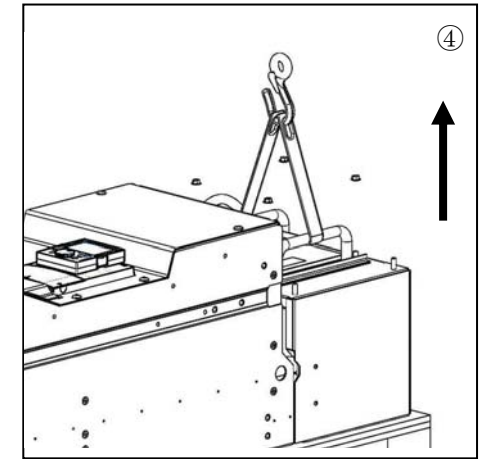

DC choke kit installation sheet

E6581346 ③

DC choke kit installation sheet

E6581346