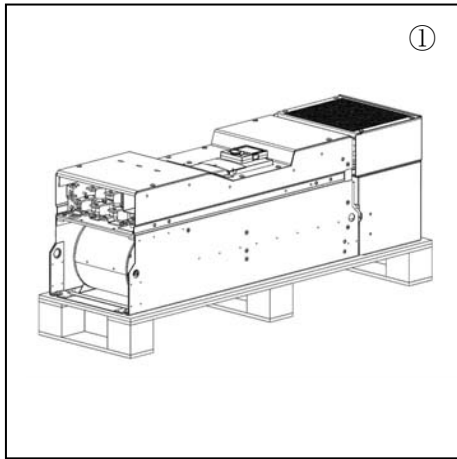

DC choke kit installation sheet

E6581346 ③

DC choke kit installation sheet

E6581346